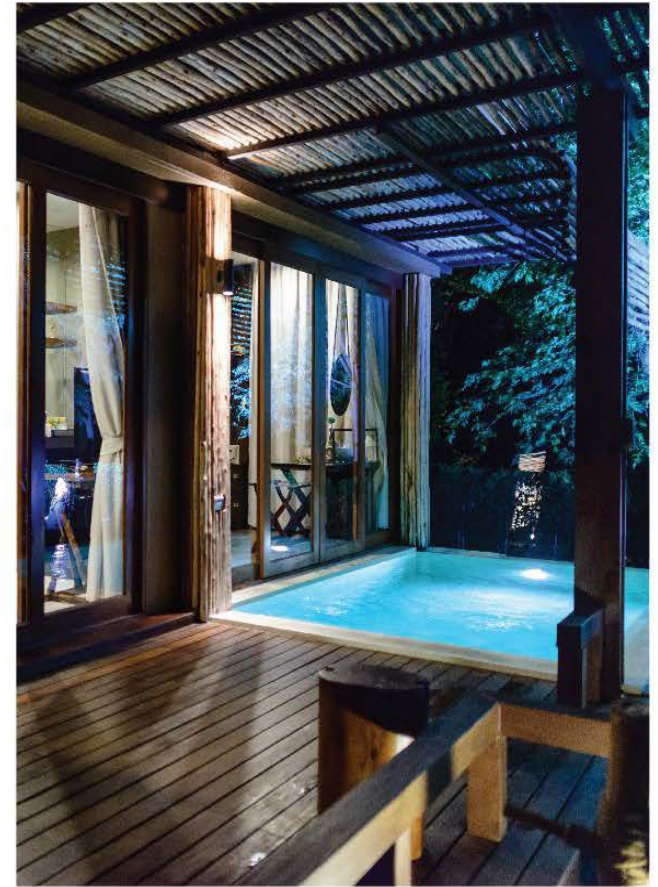

SUMMER POOL VILLA

- 4 villas
- 80 sqm. Terrace, Garden Bedroom
- 1 Bathroom, Double Bed, Private Pool
- Golf Course View

Mountain Creek

WWW.MOUNTAINCREEKTHAILAND.COM