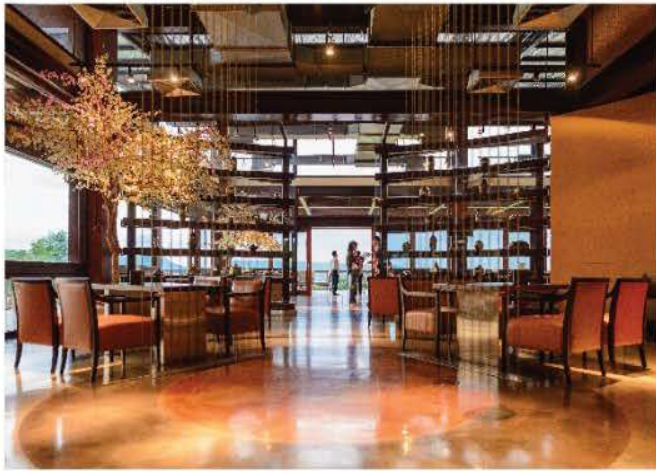

Mountain Creek

WWW.MOUNTAINCREEKTHAILAND.COM

DINING

Seek a shade from the sun to lounge around in our comfortable club house, The Rock. Rest your eyes on the far-stretching green golf course while tantalizing your taste buds with Thai fusion food prepared by top chefs and talented culinary staff. At The Rock, we use only the best-quality ingredients and fresh organic vegetables handpicked from our garden. Rev up your appetite with traditional Northeastern Thai or "Isaan," central Thai and international cuisines with a twist. For an unforgettable gastronomic experience, pair your favorite dishes with exceptional wines from Italy. We also serve quick dishes for golfers who do not have much time to fill their appetites before going on a round.