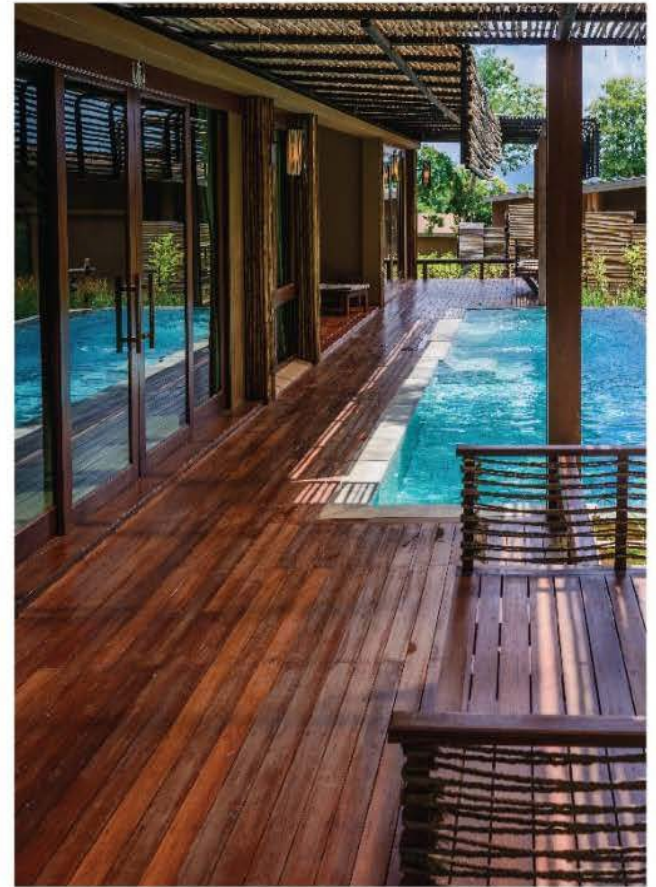

Mountain Creek

WWW.MOUNTAINCREEKTHAILAND.COM

SUMMER POOL VILLA

- 4 villas
- 80 sqm. Terrace, Garden Bedroom
- 1 Bathroom, Double Bed, Private Pool
- Golf Course View

Mountain Creek

WWW.MOUNTAINCREEKTHAILAND.COM

Mountain Creek
Golf Resort & Residences
Sikhio, Nakhon Ratchasima

After your round of golf, nothing could be better than treating your tired body to a relaxing Thai massage or foot massage at the Massage Room where our professionally trained masseuses can help soothe your tired muscles and relieve you of any aches and pains.