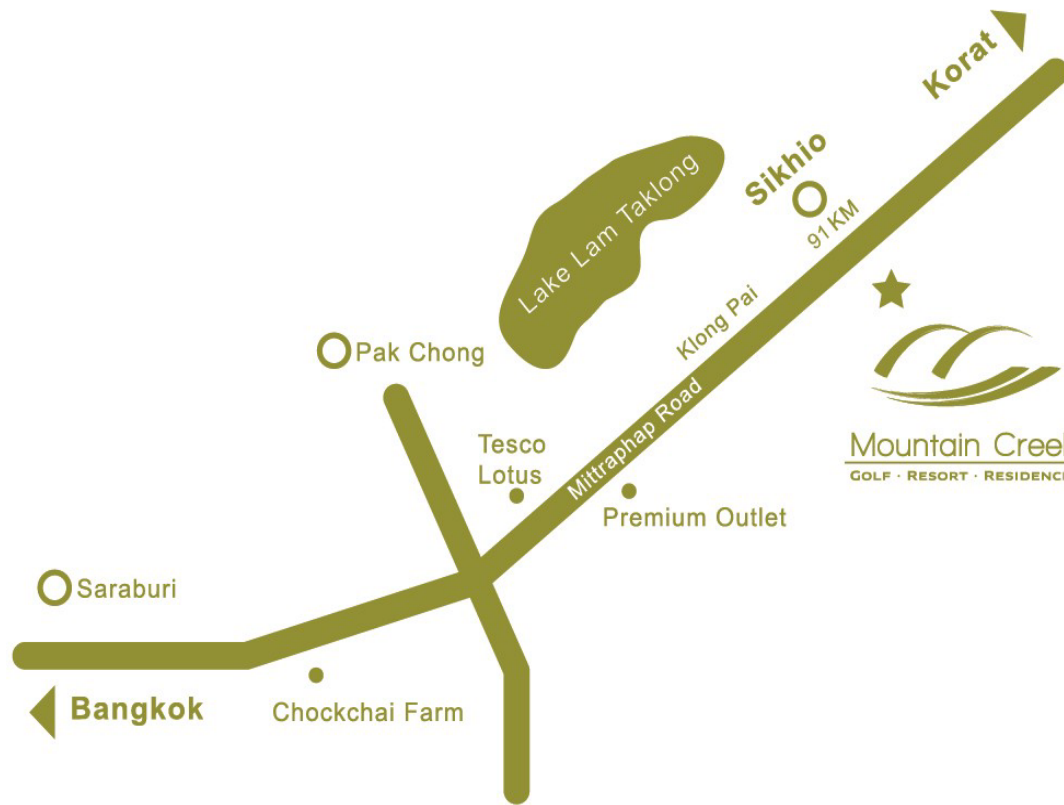

LUM TAKHONG DAM

Only five minutes from our resort, this huge fresh water lake offers some stunning views and an area for relaxation. Visitors can walk around the dam to enjoy picturesque views with a mountainous background.

Mountain Creek

WWW.MOUNTAINCREEKTHAILAND.COM

Mountain Creek

Golf & Bike Fest

WWW.MOUNTAINCREEKTHAILAND.COM

Mountain Creek
Golf Resort & Residences
Sikhio, Nakhon Ratchasima

Mountain Creek

Chill Music on the Hill 4

WWW.MOUNTAINCREEKTHAILAND.COM

Mountain Creek
Golf Resort & Residences
Sikhio, Nakhon Ratchasima

Mountain Creek

Korean Winter Tour 2013

WWW.MOUNTAINCREEKTHAILAND.COM

Mountain Creek
Golf Resort & Residences
Sikhio, Nakhon Ratchasima

Mountain Creek

LOCATION & MAP

Mountain Creek Golf Resort & Residences is a convenient 2-hour drive from Bangkok on a major highway known as Mitrphap Road.

Located right of the highway, the Resort Entrance is guarded and illuminated at night for the safety of our residents and guests. Map :Mountain Creek Golf Resort & Residences